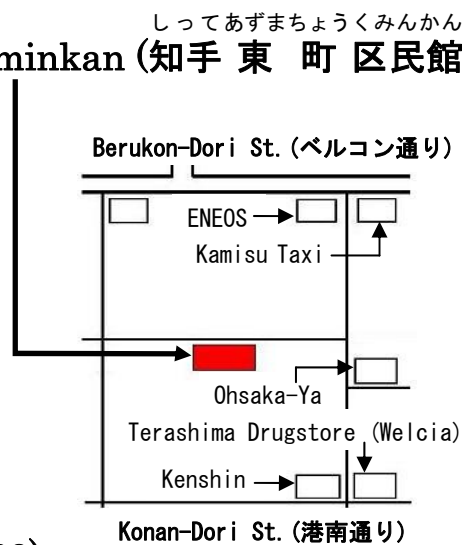

Kamisu International Friendship Association

Potluck Party

&

Rice-Cake Making

The Events on Stage

Magic Show / Balloon-art Show

Also you can enjoy performing on the stage.

Date & Time: December 8 (Sun.) from 12:00

Place: Shitte Azuma-cho Kuminkan (知手東町区民館)
しってあずまちょうくみんかん

Fee: Free (Your dish is the participation fee.)

*First 50 participants will be accepted.

Application: KIFA Office

(0299-92-4082)

By December 6 (Fri.)

Please bring one dish.

(You can bring some fruits.)

Join us with your friends & family.